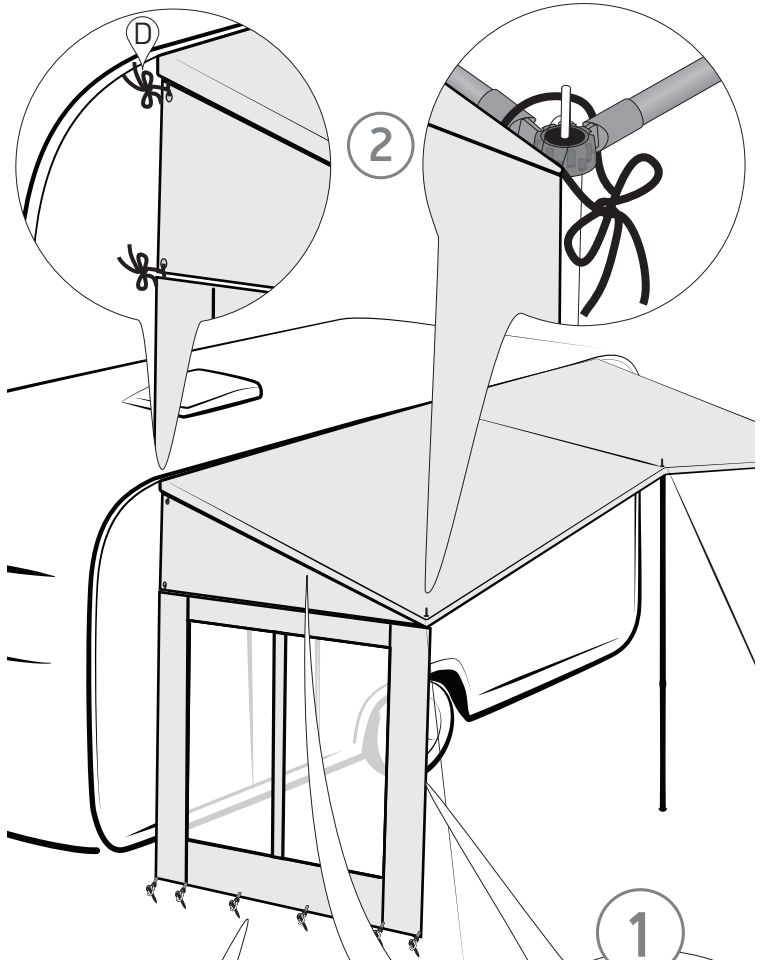

# Eclipse Adaptor

MON007 V1 2015

EXPERIENCE THE SPIRIT

2

2

1

“Klick”

3