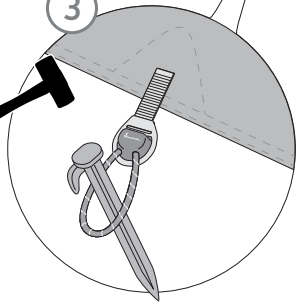

# Eclipse Adaptor

MON007 V1 2015

EXPERIENCE THE SPIRIT

2

2

1

“Klick”

3