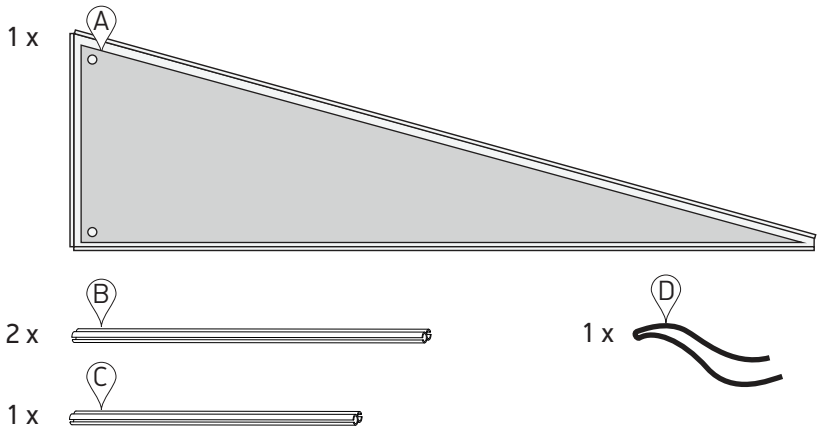

# Eclipse Adaptor

MON007 V1 2015

EXPERIENCE THE SPIRIT

2

2

1

“Klick”

3