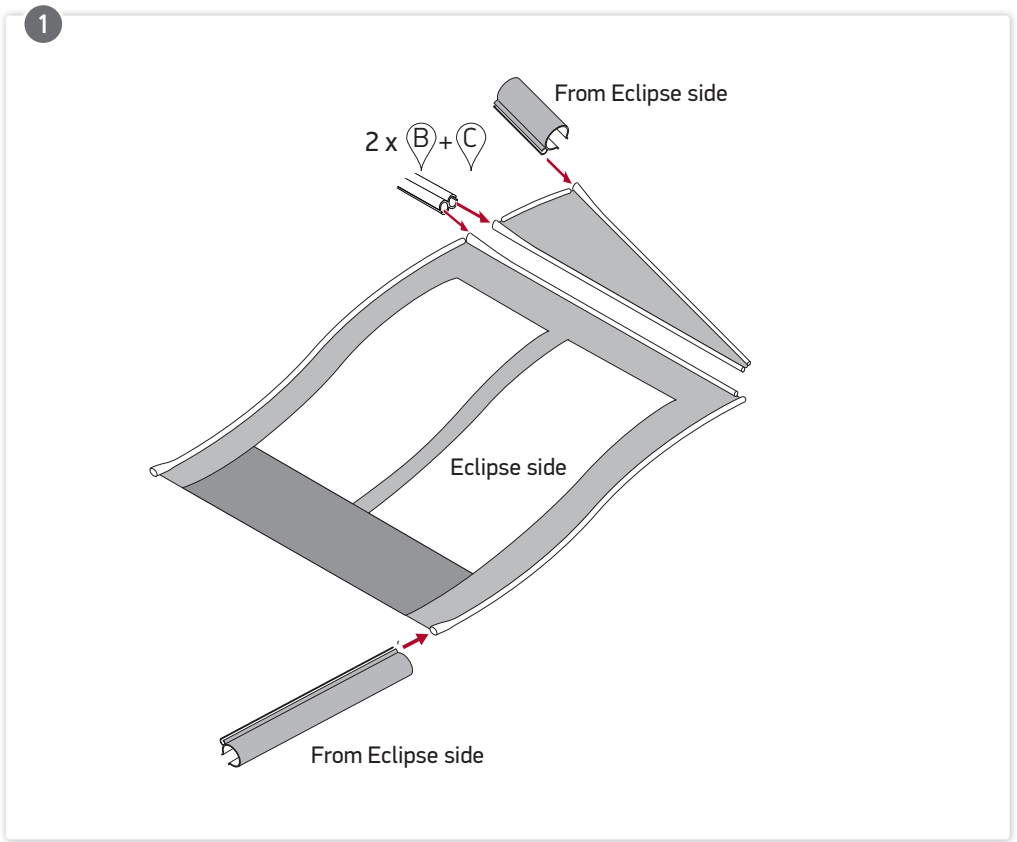

# Eclipse Adaptor

MON007 V1 2015

EXPERIENCE THE SPIRIT

2

2

1

“Klick”

3