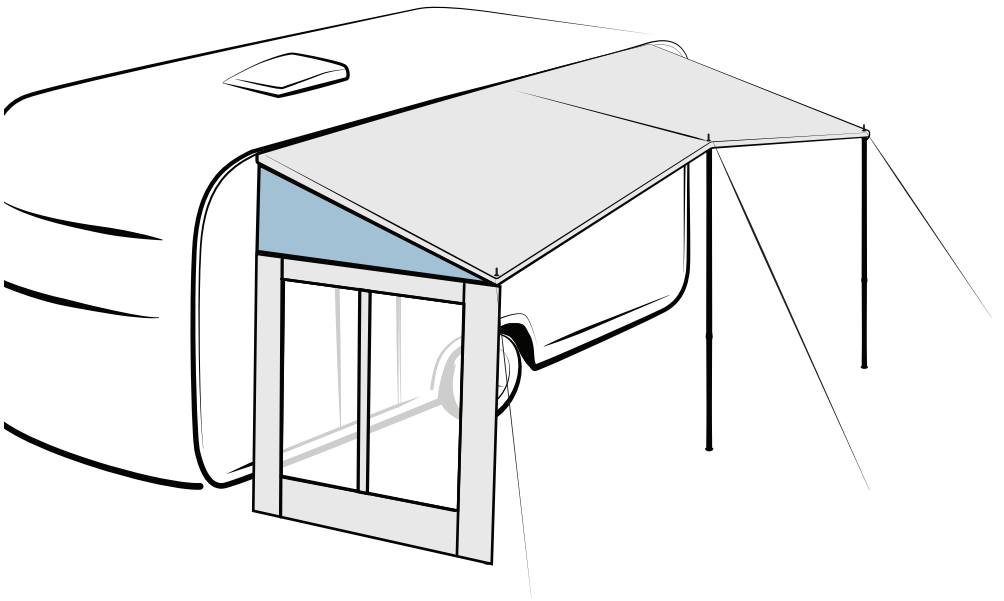

# Eclipse Adaptor

MON007 V1 2015

EXPERIENCE THE SPIRIT

2

2

1

“Klick”

3