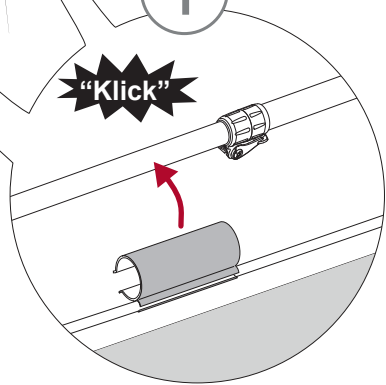

# Eclipse Adaptor

MON007 V1 2015

EXPERIENCE THE SPIRIT

2

2

1

“Klick”

3